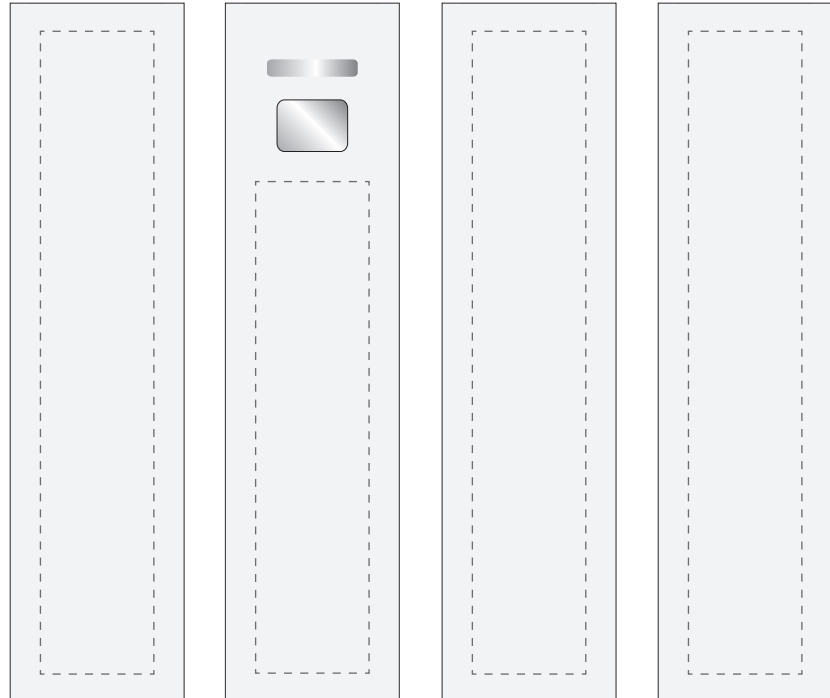

Your Ref:	Quantity:	Product Code: ZC2130
Our Ref:	Version: 1	Product Colour: WHITE

**PRINTING CONCERNS:**

**PRODUCT INFO:**

We stock this item in the following colours

**PANTONE REFERENCE(S)**

● Engraving

ARTWORK SCALE 100%

Product Image for visualisation  
- colours may vary

LEFT SIDE

FRONT

RIGHT SIDE

BACK

ARTWORK SCALE 100%  
Max print area: 65mm x 15mm

ARTWORK SCALE 100%  
Max print area: 85mm x 15mm

The dashed line is to demonstrate print area and will not appear on your printed item